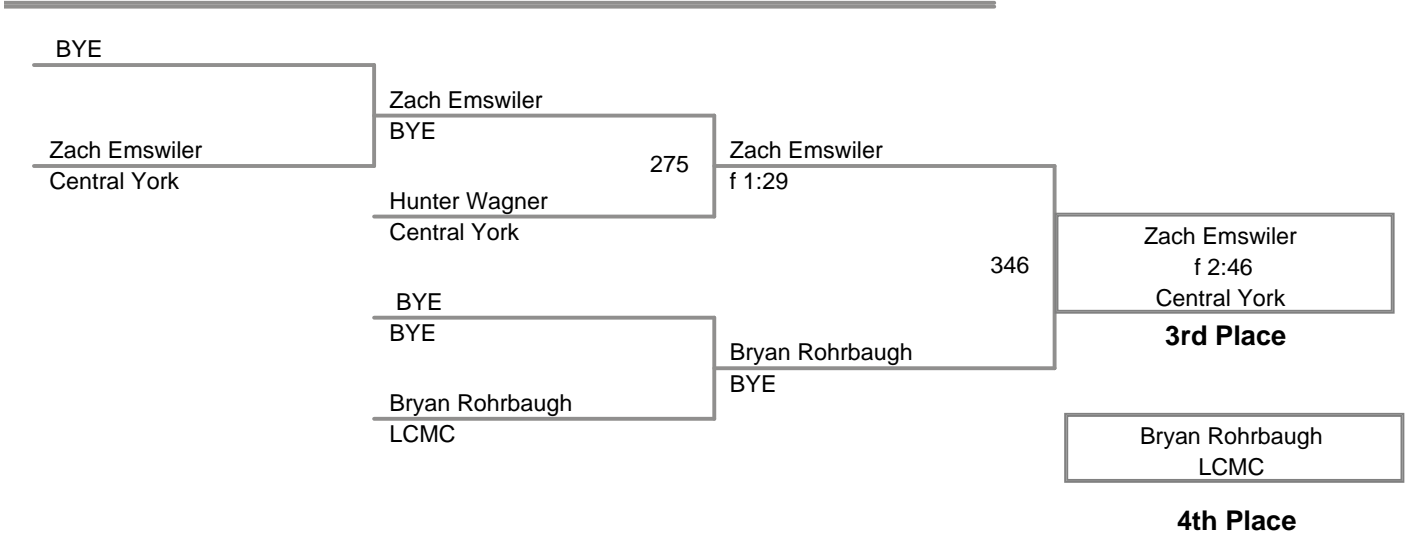

Jared Siegrist Manheim Central	228	Jared Siegrist
Tristen Skelly Mechanicsburg		5-1

Jacob Asher
Slasher MD

Champion

Jared Siegrist
Manheim Central

2nd Place

Tristen Skelly
Mechanicsburg

3rd Place

Central Open
SH

160 Lbs

Central Open
SH

182 Lbs

3 Participant Round Robin

Central Open
SH

195 Lbs

Robert Shafer
Hanover

BYE

Robert Shafer
BYE

BYE

BYE

Robert Shafer
Hanover

Champion

2nd Place

3rd Place

3 Participant Round Robin