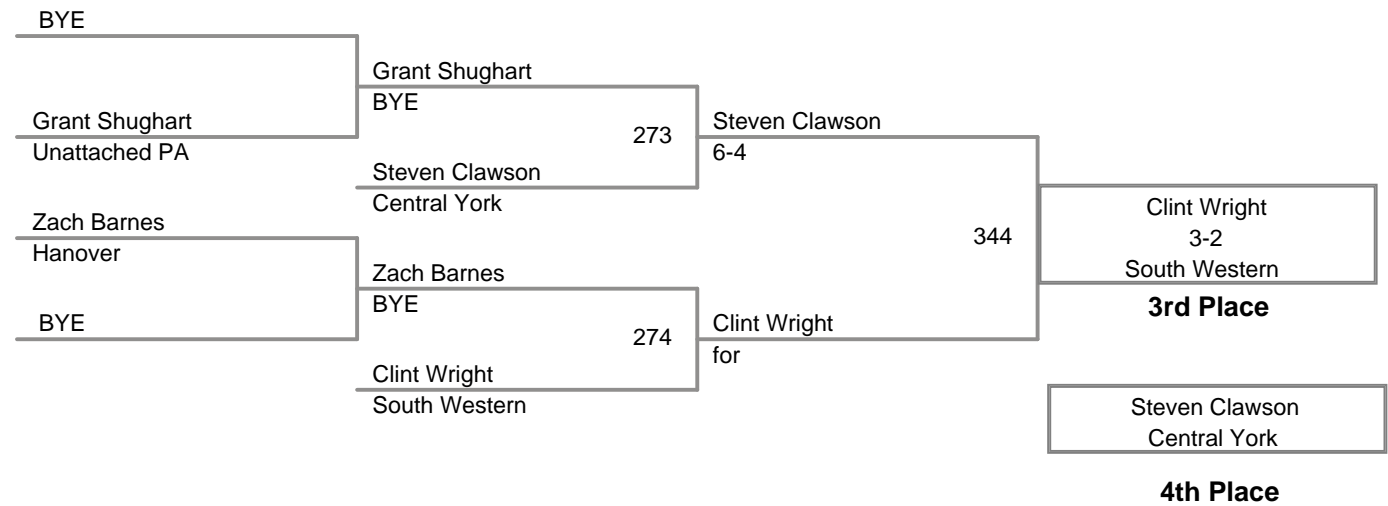

Central Open
SH

113 Lbs

Central Open
SH

120 Lbs

Central Open
SH

132 Lbs

Central Open
SH

138 Lbs

Central Open
SH

145 Lbs

3 Participant Round Robin

Central Open
SH

152 Lbs

Jacob Asher Slasher MD	27	Jacob Asher
Jared Siegrist Manheim Central		8-4

Tristen Skelly Mechanicsburg	108	Jacob Asher
Jacob Asher Slasher MD		4-2

Jared Siegrist Manheim Central	228	Jared Siegrist
Tristen Skelly Mechanicsburg		5-1

Jacob Asher
Slasher MD

Champion

Jared Siegrist
Manheim Central

2nd Place

Tristen Skelly
Mechanicsburg

3rd Place

Central Open
SH