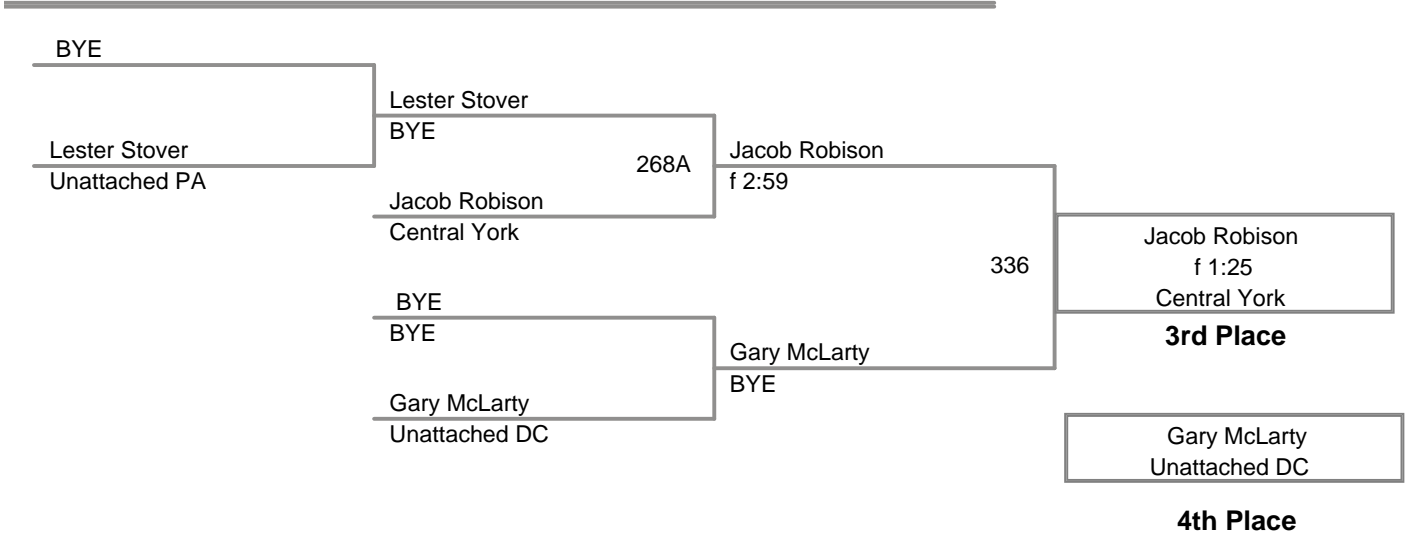

Central Open
SH

113 Lbs

Central Open
SH

120 Lbs

Central Open
SH

132 Lbs

Central Open
SH

138 Lbs

Central Open
SH

145 Lbs

3 Participant Round Robin

Central Open
SH

152 Lbs

Jacob Asher Slasher MD	27	Jacob Asher
Jared Siegrist Manheim Central		8-4

Tristen Skelly Mechanicsburg	108	Jacob Asher
Jacob Asher Slasher MD		4-2

Jared Siegrist Manheim Central	228	Jared Siegrist
Tristen Skelly Mechanicsburg		5-1

Jacob Asher
Slasher MD

Champion

Jared Siegrist
Manheim Central

2nd Place

Tristen Skelly
Mechanicsburg

3rd Place

Central Open
SH