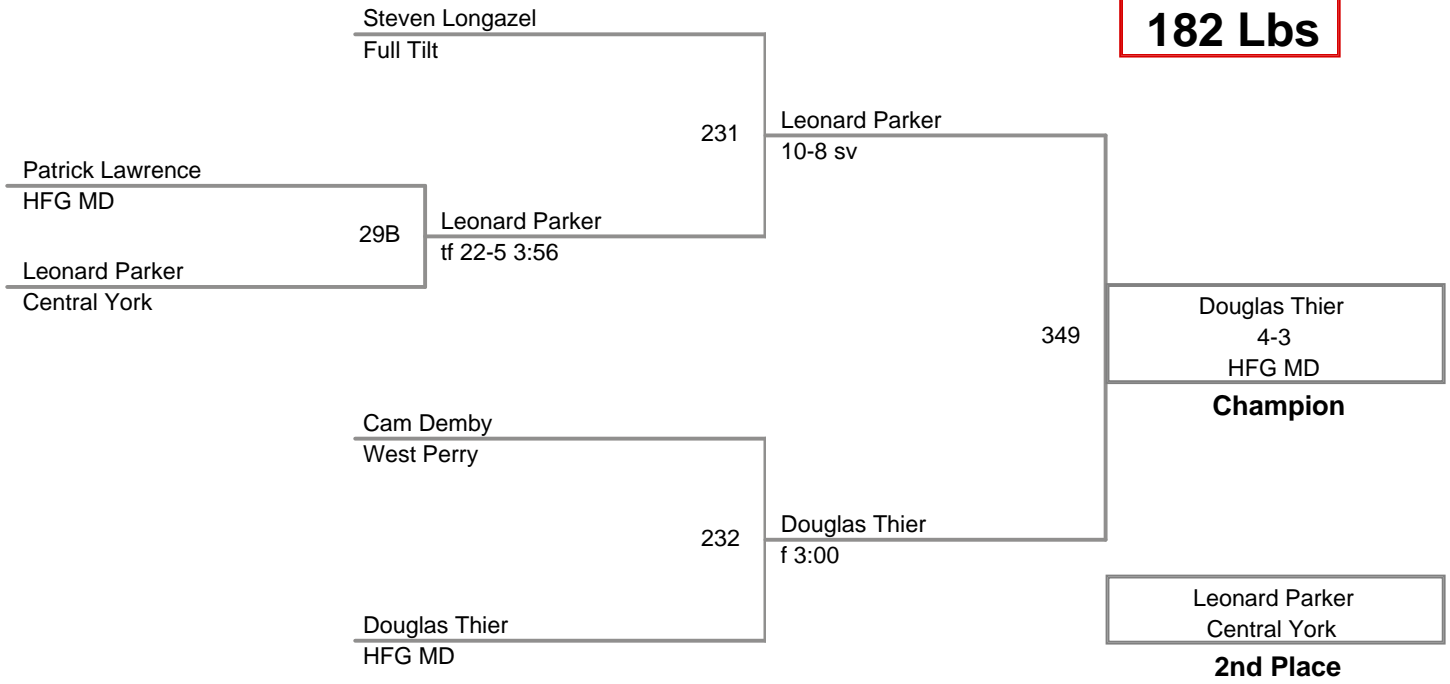

Jared Siegrist Manheim Central	228	Jared Siegrist
Tristen Skelly Mechanicsburg		5-1

Jacob Asher
Slasher MD

Champion

Jared Siegrist
Manheim Central

2nd Place

Tristen Skelly
Mechanicsburg

3rd Place

Central Open
SH

160 Lbs

Central Open
SH

182 Lbs

3 Participant Round Robin

Central Open
SH

195 Lbs

Robert Shafer
Hanover

BYE

Robert Shafer
BYE

BYE

BYE

Robert Shafer
Hanover

Champion

2nd Place

3rd Place

3 Participant Round Robin