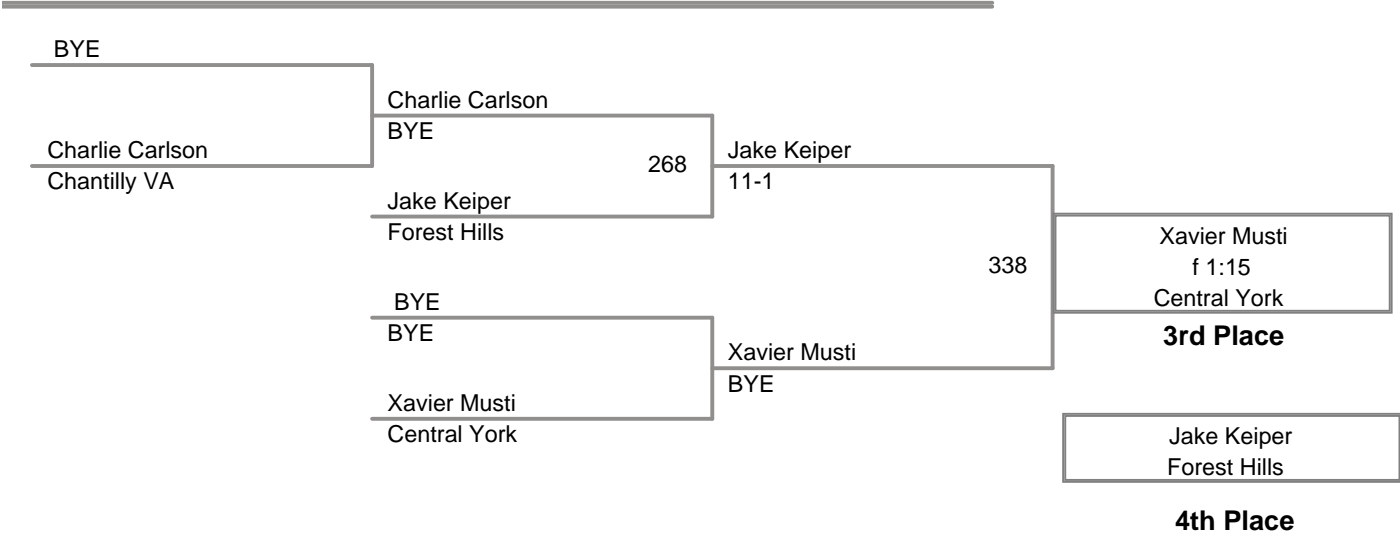

Central Open
SH

113 Lbs

Central Open
SH

120 Lbs

Central Open
SH

132 Lbs

Central Open
SH

138 Lbs

Central Open
SH

145 Lbs

3 Participant Round Robin

Central Open
SH

152 Lbs

Jacob Asher Slasher MD	27	Jacob Asher
Jared Siegrist Manheim Central		8-4

Tristen Skelly Mechanicsburg	108	Jacob Asher
Jacob Asher Slasher MD		4-2

Jared Siegrist Manheim Central	228	Jared Siegrist
Tristen Skelly Mechanicsburg		5-1

Jacob Asher
Slasher MD

Champion

Jared Siegrist
Manheim Central

2nd Place

Tristen Skelly
Mechanicsburg

3rd Place

Central Open
SH