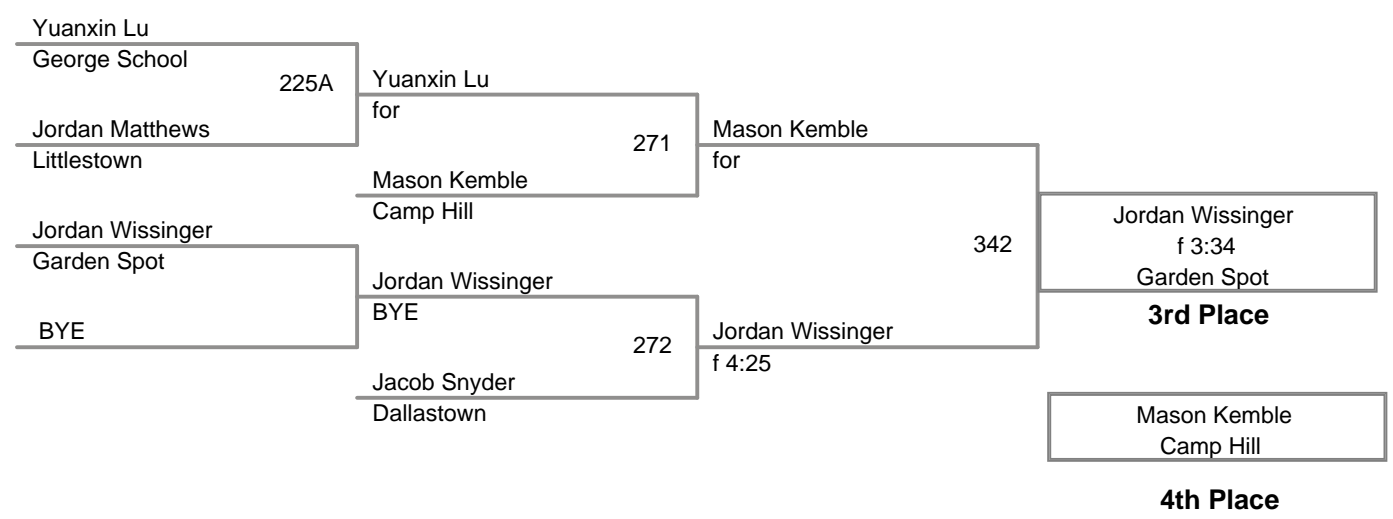

Central Open
SH

113 Lbs

Central Open
SH

120 Lbs

Central Open
SH

132 Lbs

Central Open
SH

138 Lbs

Central Open
SH

145 Lbs

3 Participant Round Robin

Central Open
SH

152 Lbs

Jacob Asher Slasher MD	27	Jacob Asher
Jared Siegrist Manheim Central		8-4

Tristen Skelly Mechanicsburg	108	Jacob Asher
Jacob Asher Slasher MD		4-2

Jared Siegrist Manheim Central	228	Jared Siegrist
Tristen Skelly Mechanicsburg		5-1

Jacob Asher
Slasher MD

Champion

Jared Siegrist
Manheim Central

2nd Place

Tristen Skelly
Mechanicsburg

3rd Place

Central Open
SH