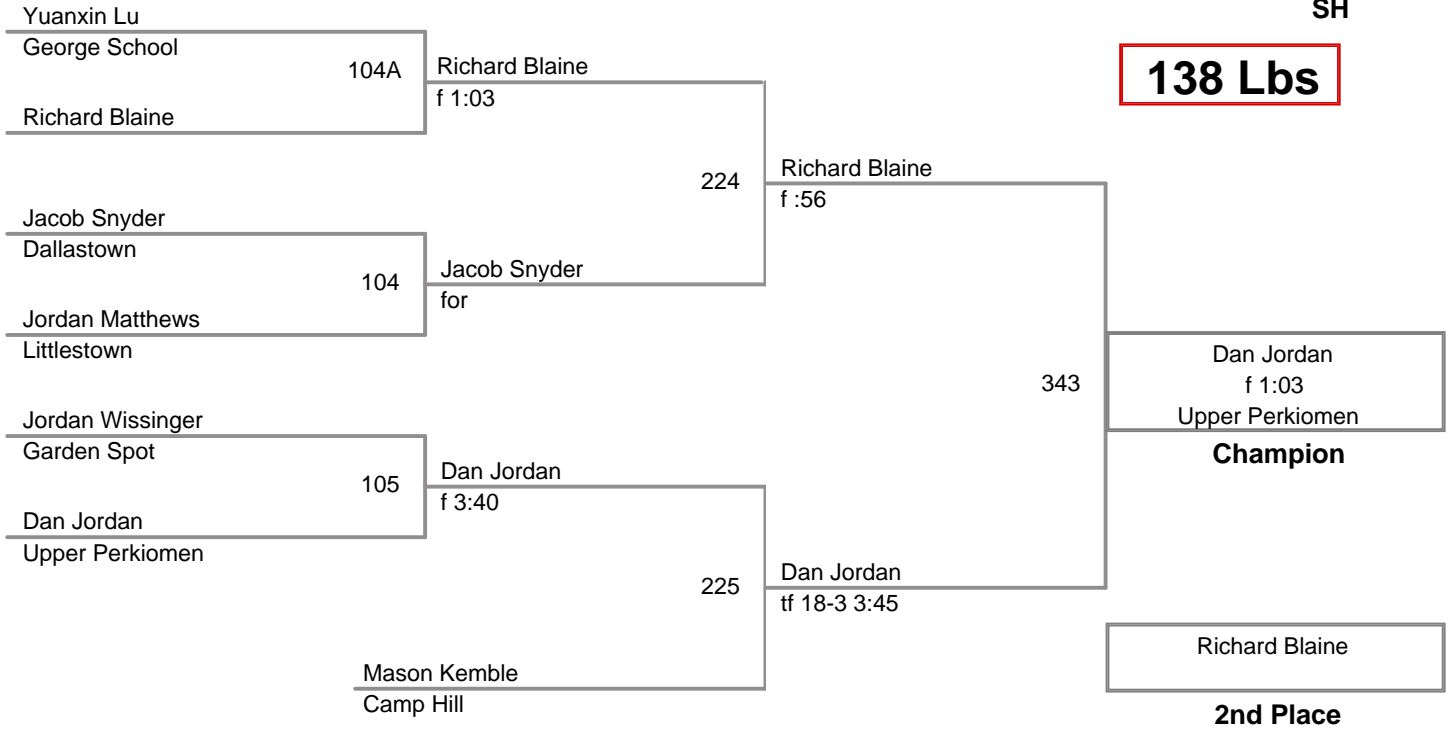

Central Open
SH

113 Lbs

Central Open
SH

120 Lbs

Central Open
SH

132 Lbs

Central Open
SH

138 Lbs

Central Open
SH

145 Lbs

3 Participant Round Robin

Central Open
SH

152 Lbs

Jacob Asher Slasher MD	27	Jacob Asher
Jared Siegrist Manheim Central		8-4

Tristen Skelly Mechanicsburg	108	Jacob Asher
Jacob Asher Slasher MD		4-2

Jared Siegrist Manheim Central	228	Jared Siegrist
Tristen Skelly Mechanicsburg		5-1

Jacob Asher
Slasher MD

Champion

Jared Siegrist
Manheim Central

2nd Place

Tristen Skelly
Mechanicsburg

3rd Place

Central Open
SH