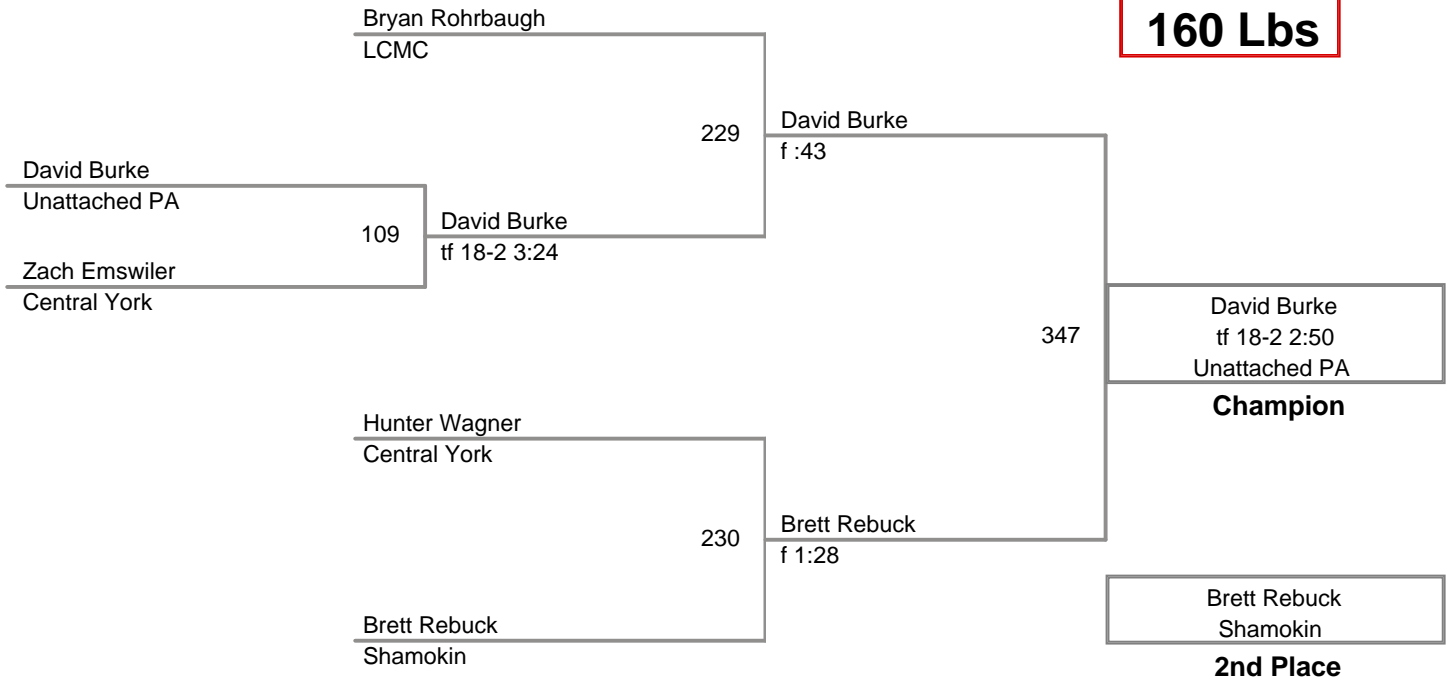

Central Open
SH

160 Lbs