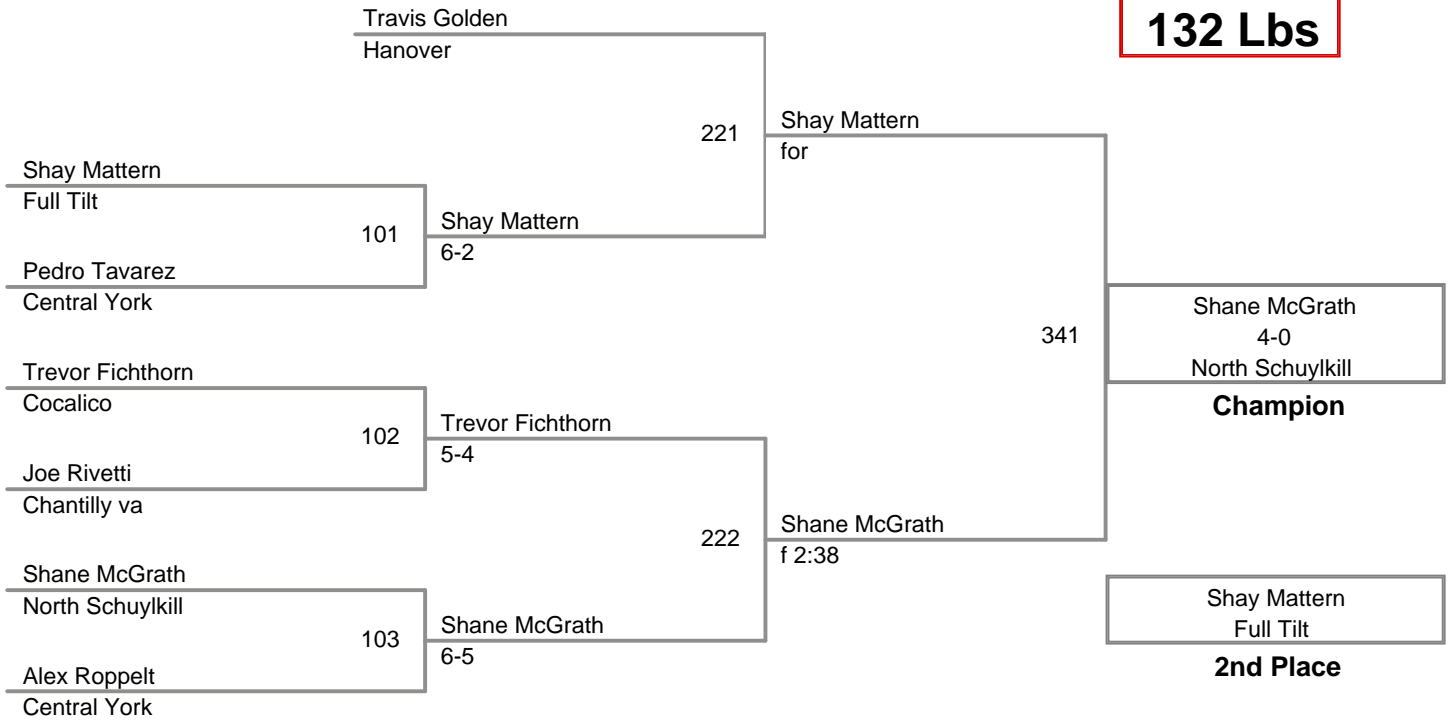

Central Open
SH

113 Lbs

Central Open
SH

120 Lbs

Central Open
SH

132 Lbs

Central Open
SH

138 Lbs

Central Open
SH

145 Lbs

3 Participant Round Robin

Central Open
SH

152 Lbs

Jacob Asher Slasher MD	27	Jacob Asher
Jared Siegrist Manheim Central		8-4

Tristen Skelly Mechanicsburg	108	Jacob Asher
Jacob Asher Slasher MD		4-2

Jared Siegrist Manheim Central	228	Jared Siegrist
Tristen Skelly Mechanicsburg		5-1

Jacob Asher
Slasher MD

Champion

Jared Siegrist
Manheim Central

2nd Place

Tristen Skelly
Mechanicsburg

3rd Place

Central Open
SH