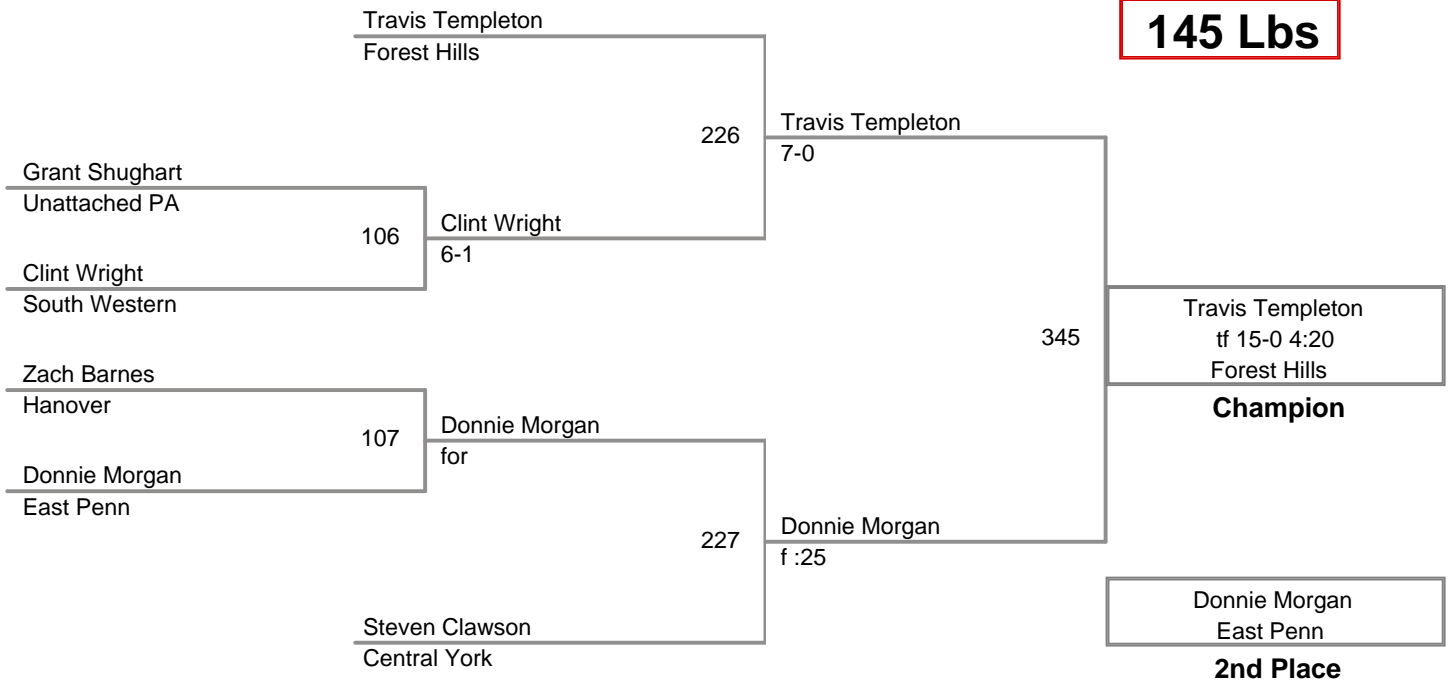

Central Open
SH

113 Lbs

Central Open
SH

120 Lbs

Central Open
SH

132 Lbs

Central Open
SH

138 Lbs

Central Open
SH

145 Lbs

3 Participant Round Robin

Central Open
SH

152 Lbs

Jacob Asher Slasher MD	27	Jacob Asher
Jared Siegrist Manheim Central		8-4

Tristen Skelly Mechanicsburg	108	Jacob Asher
Jacob Asher Slasher MD		4-2

Jared Siegrist Manheim Central	228	Jared Siegrist
Tristen Skelly Mechanicsburg		5-1

Jacob Asher
Slasher MD

Champion

Jared Siegrist
Manheim Central

2nd Place

Tristen Skelly
Mechanicsburg

3rd Place

Central Open
SH