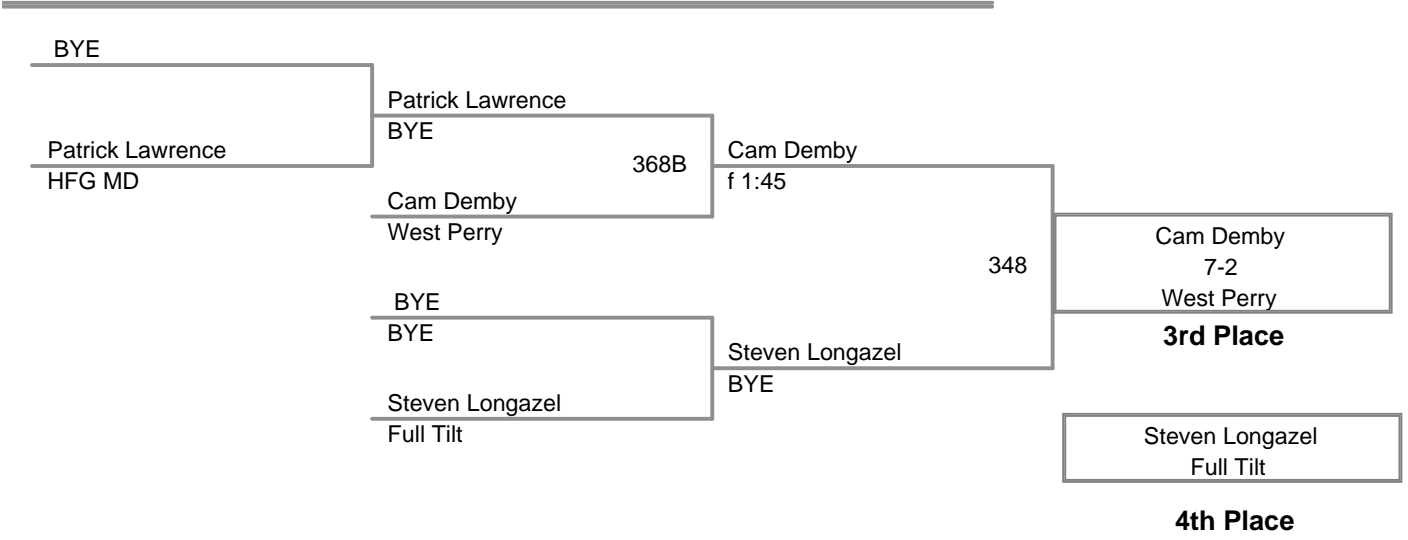

Jared Siegrist Manheim Central	228	Jared Siegrist
Tristen Skelly Mechanicsburg		5-1

Jacob Asher
Slasher MD

Champion

Jared Siegrist
Manheim Central

2nd Place

Tristen Skelly
Mechanicsburg

3rd Place

Central Open
SH

160 Lbs

Central Open
SH

182 Lbs

3 Participant Round Robin

Central Open
SH

195 Lbs

Robert Shafer
Hanover

BYE

Robert Shafer
BYE

BYE

BYE

Robert Shafer
Hanover

Champion

2nd Place

3rd Place

3 Participant Round Robin