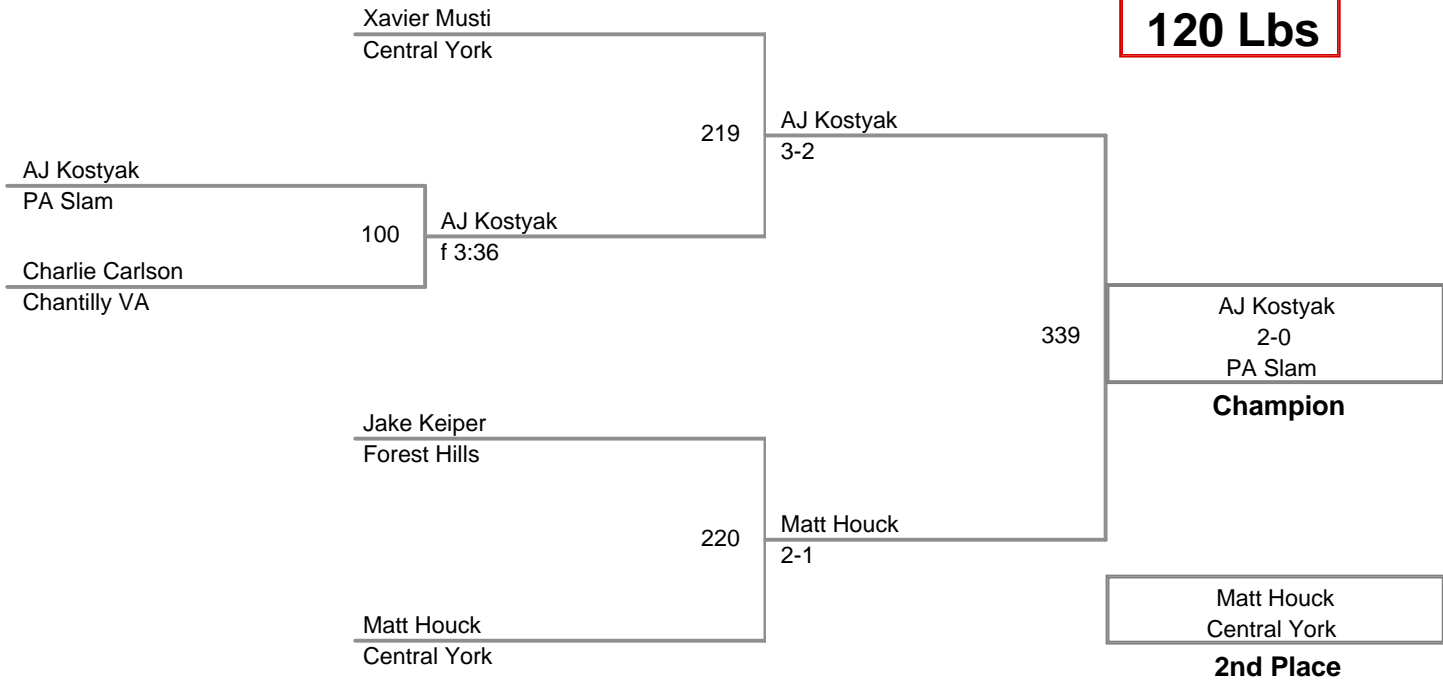

Central Open
SH

113 Lbs

Central Open
SH

120 Lbs

Central Open
SH

132 Lbs

Central Open
SH

138 Lbs

Central Open
SH

145 Lbs

3 Participant Round Robin

Central Open
SH

152 Lbs

Jacob Asher Slasher MD	27	Jacob Asher
Jared Siegrist Manheim Central		8-4

Tristen Skelly Mechanicsburg	108	Jacob Asher
Jacob Asher Slasher MD		4-2

Jared Siegrist Manheim Central	228	Jared Siegrist
Tristen Skelly Mechanicsburg		5-1

Jacob Asher
Slasher MD

Champion

Jared Siegrist
Manheim Central

2nd Place

Tristen Skelly
Mechanicsburg

3rd Place

Central Open
SH