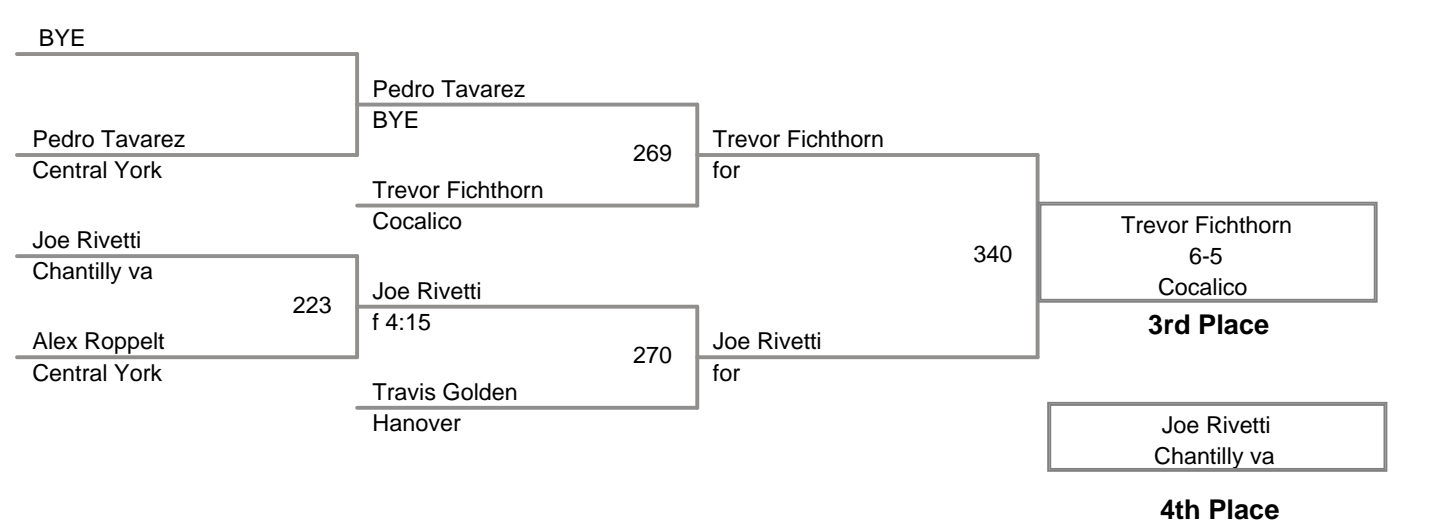

Central Open
SH

113 Lbs

Central Open
SH

120 Lbs

Central Open
SH

132 Lbs

Central Open
SH

138 Lbs

Central Open
SH

145 Lbs

3 Participant Round Robin

Central Open
SH

152 Lbs

Jacob Asher Slasher MD	27	Jacob Asher
Jared Siegrist Manheim Central		8-4

Tristen Skelly Mechanicsburg	108	Jacob Asher
Jacob Asher Slasher MD		4-2

Jared Siegrist Manheim Central	228	Jared Siegrist
Tristen Skelly Mechanicsburg		5-1

Jacob Asher
Slasher MD

Champion

Jared Siegrist
Manheim Central

2nd Place

Tristen Skelly
Mechanicsburg

3rd Place

Central Open
SH