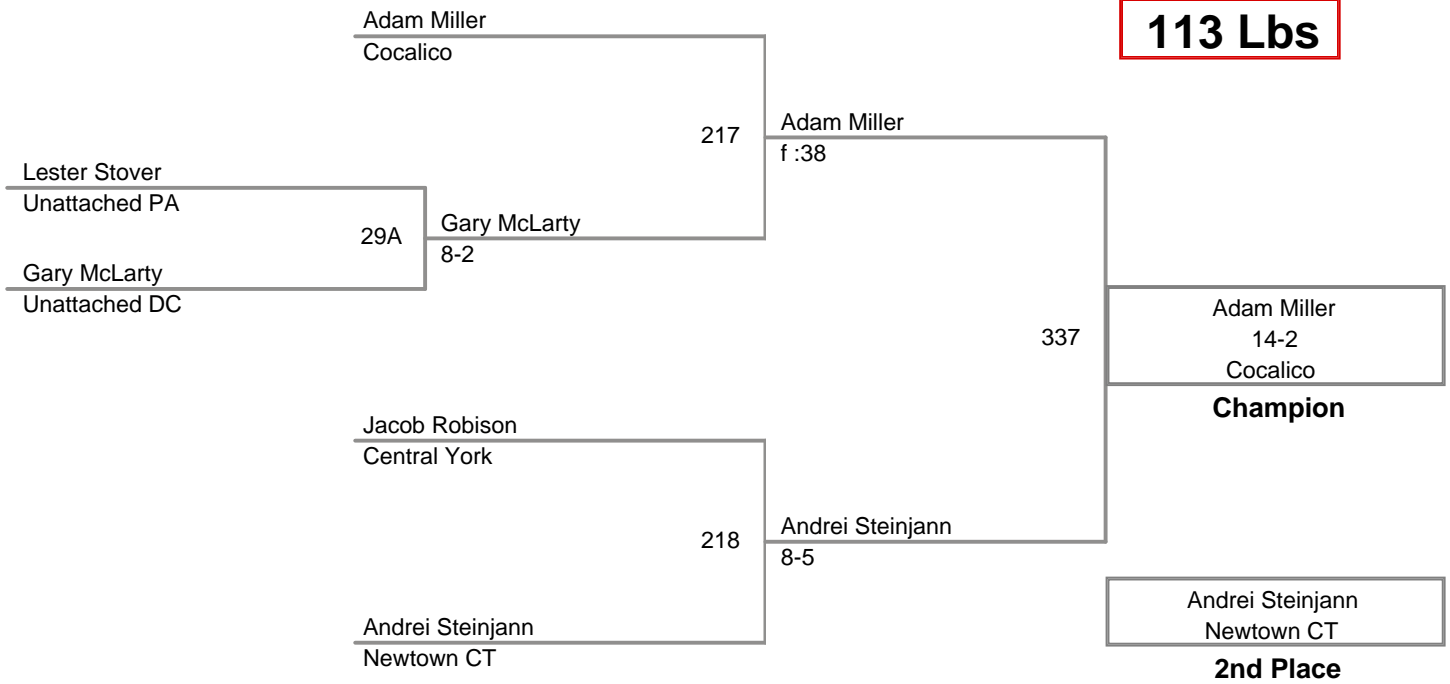

Central Open
SH

113 Lbs

Central Open
SH

120 Lbs

Central Open
SH

132 Lbs

Central Open
SH

138 Lbs

Central Open
SH

145 Lbs

3 Participant Round Robin

Central Open
SH

152 Lbs

Jacob Asher Slasher MD	27	Jacob Asher
Jared Siegrist Manheim Central		8-4

Tristen Skelly Mechanicsburg	108	Jacob Asher
Jacob Asher Slasher MD		4-2

Jared Siegrist Manheim Central	228	Jared Siegrist
Tristen Skelly Mechanicsburg		5-1

Jacob Asher
Slasher MD

Champion

Jared Siegrist
Manheim Central

2nd Place

Tristen Skelly
Mechanicsburg

3rd Place

Central Open
SH